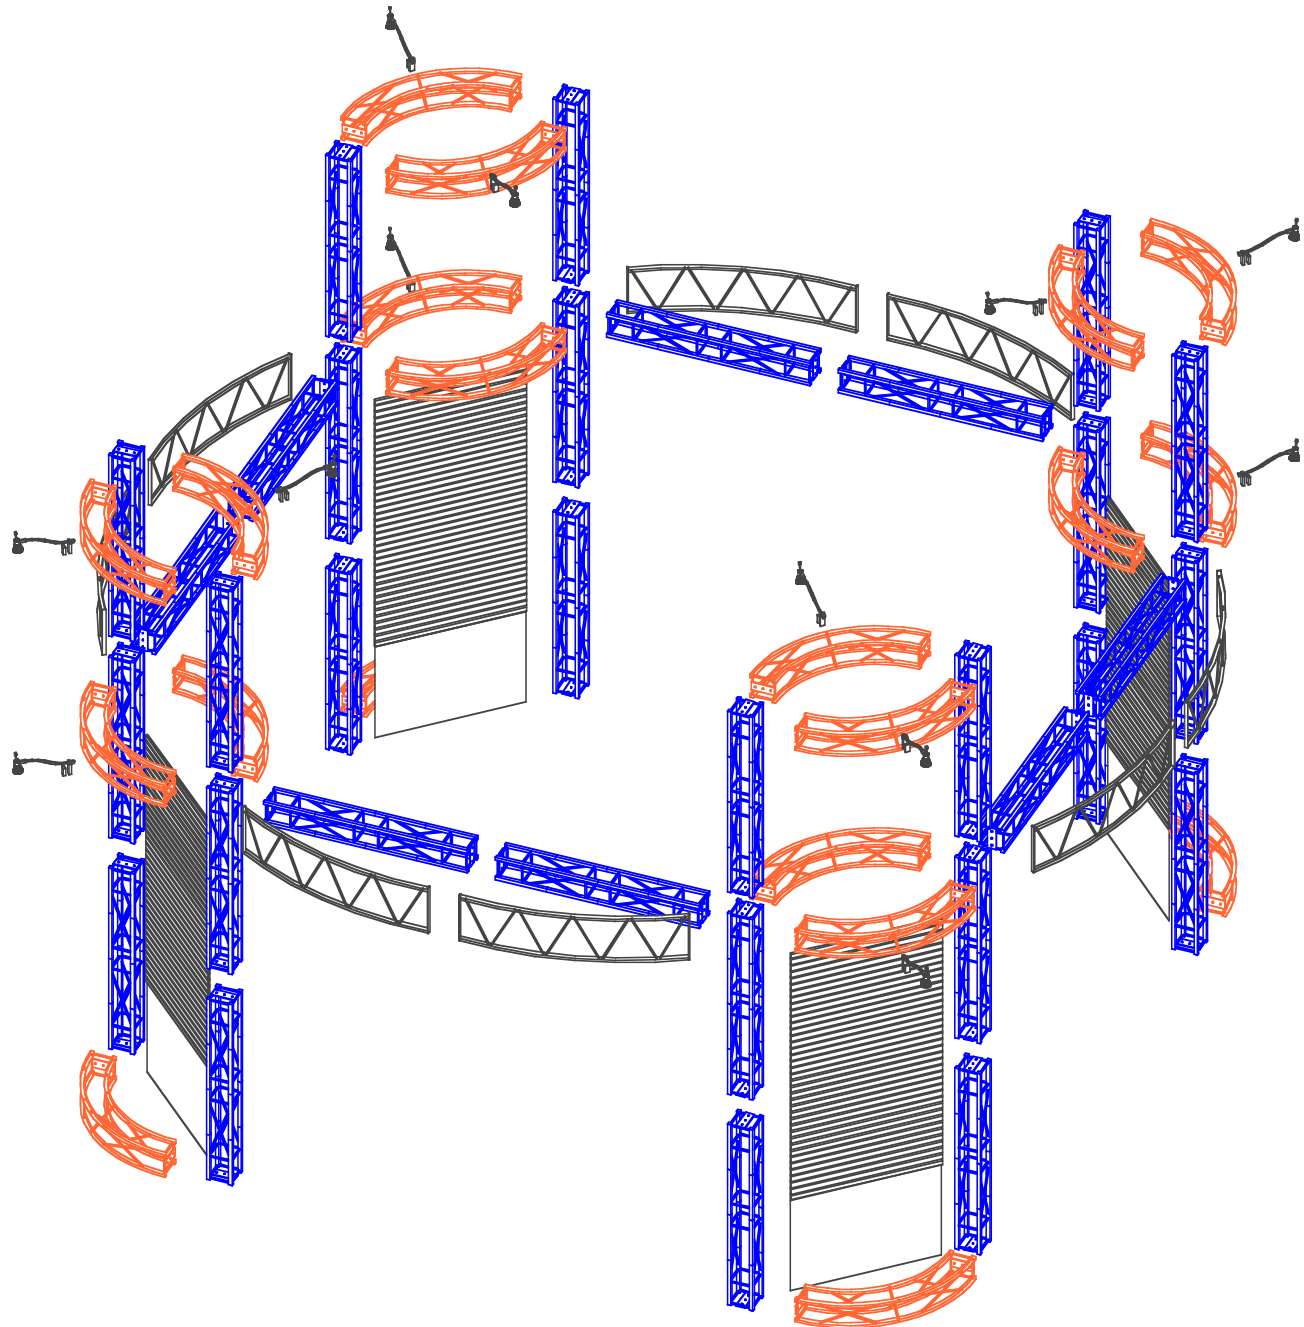

A4

R1

BDLT

TRUSS ASSEMBLY

PRESIDIO

20x20

The designs shown herein are the proprietary property of Breeze Exhibits and protected by copyright and other laws. This document is to be maintained in confidence. No portion of the information or design shown herein may be reproduced, electronically or otherwise, nor may any display be made from this design without written consent from Breeze Exhibits.

DRAWN BY: NG