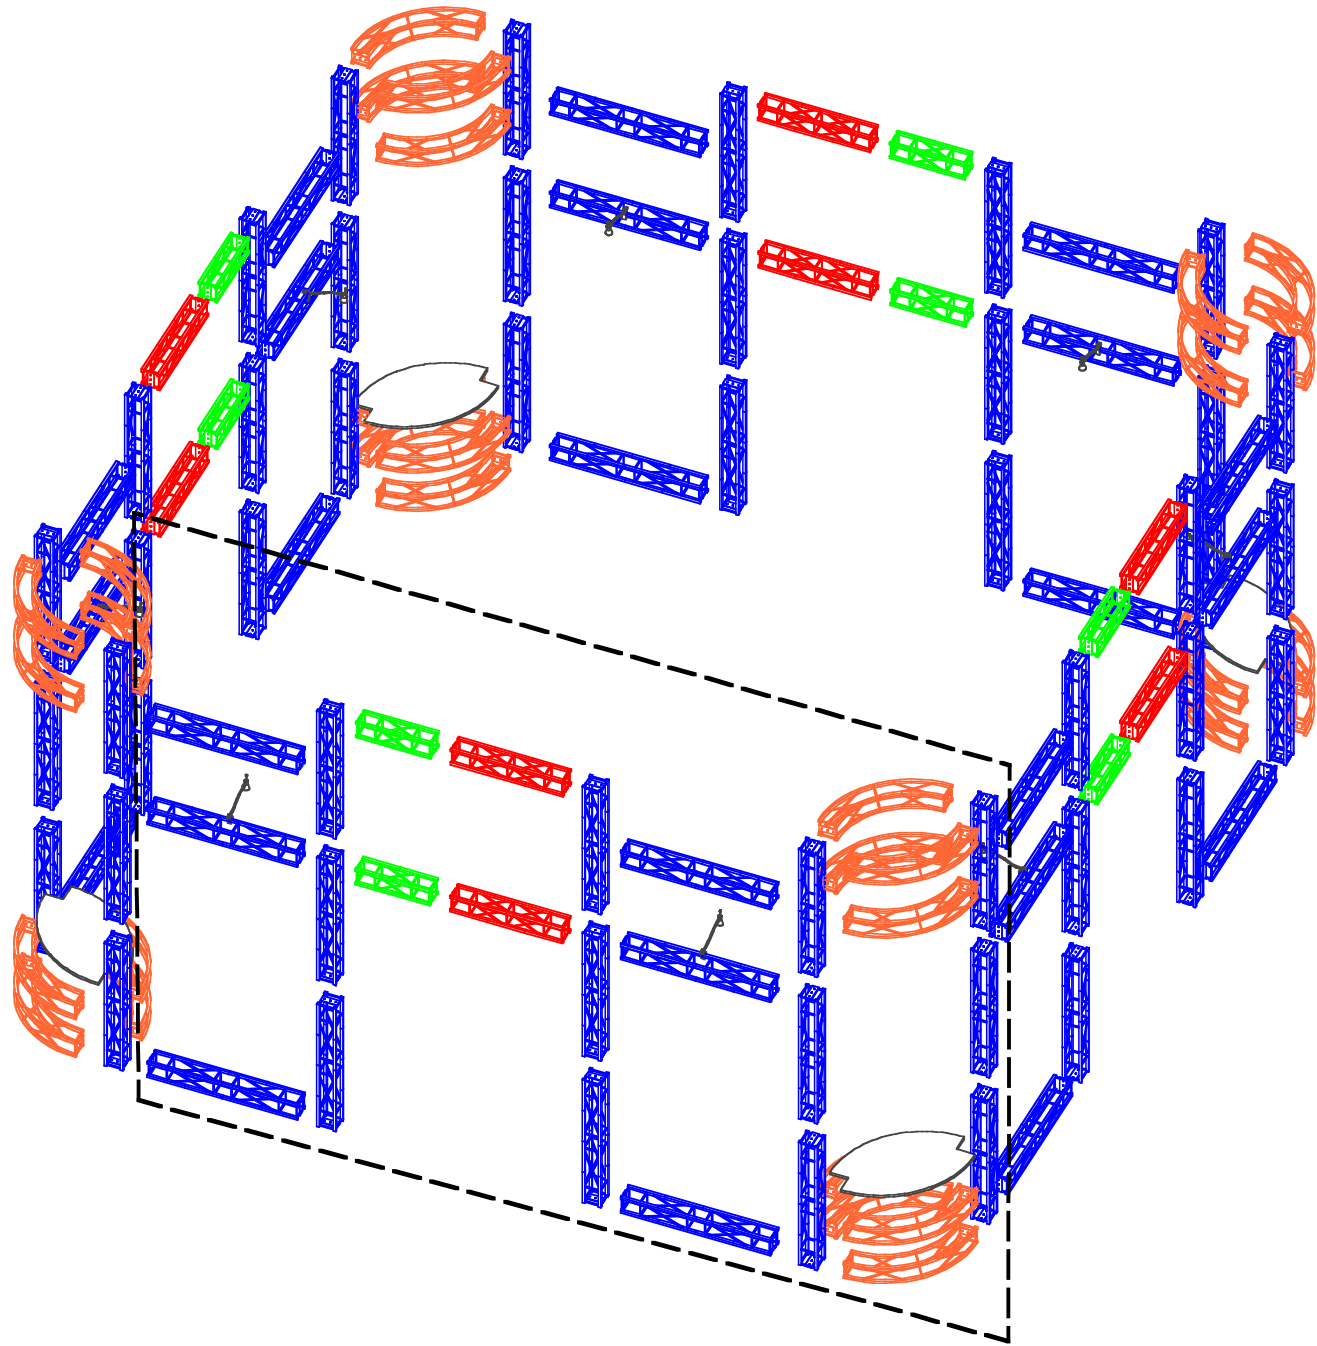

*Each side
is typical

A2

A3

A4

R1

BDLT

TRUSS ASSEMBLY

EUREKA

DRAWN BY: NG